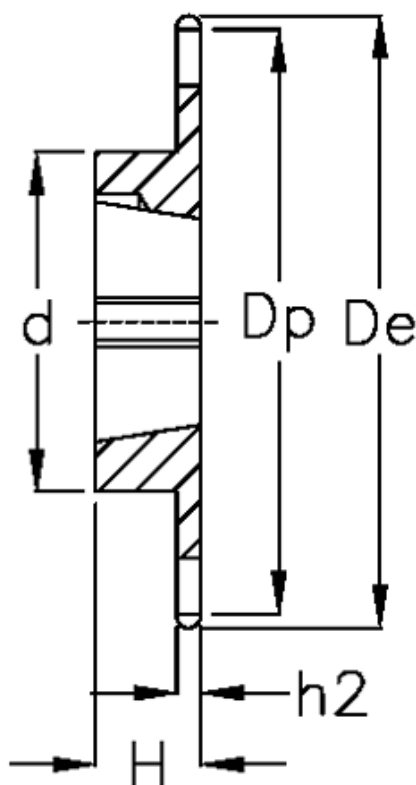

Article number: 616031009045

Description: Taperbored sprocket 20 B-1 Z=45 simplex
for bushing 3020

Measures

C	= 3.5
d	= 160
De	= 470.3
Dp	= 455.17
For bush	= 3020
For chain size	= 1 1/4" x 3/4"
For chain type	= 20 B-1
H	= 51

h1	= 18.5
Material	= Støbejern
Number of teeth	= 45